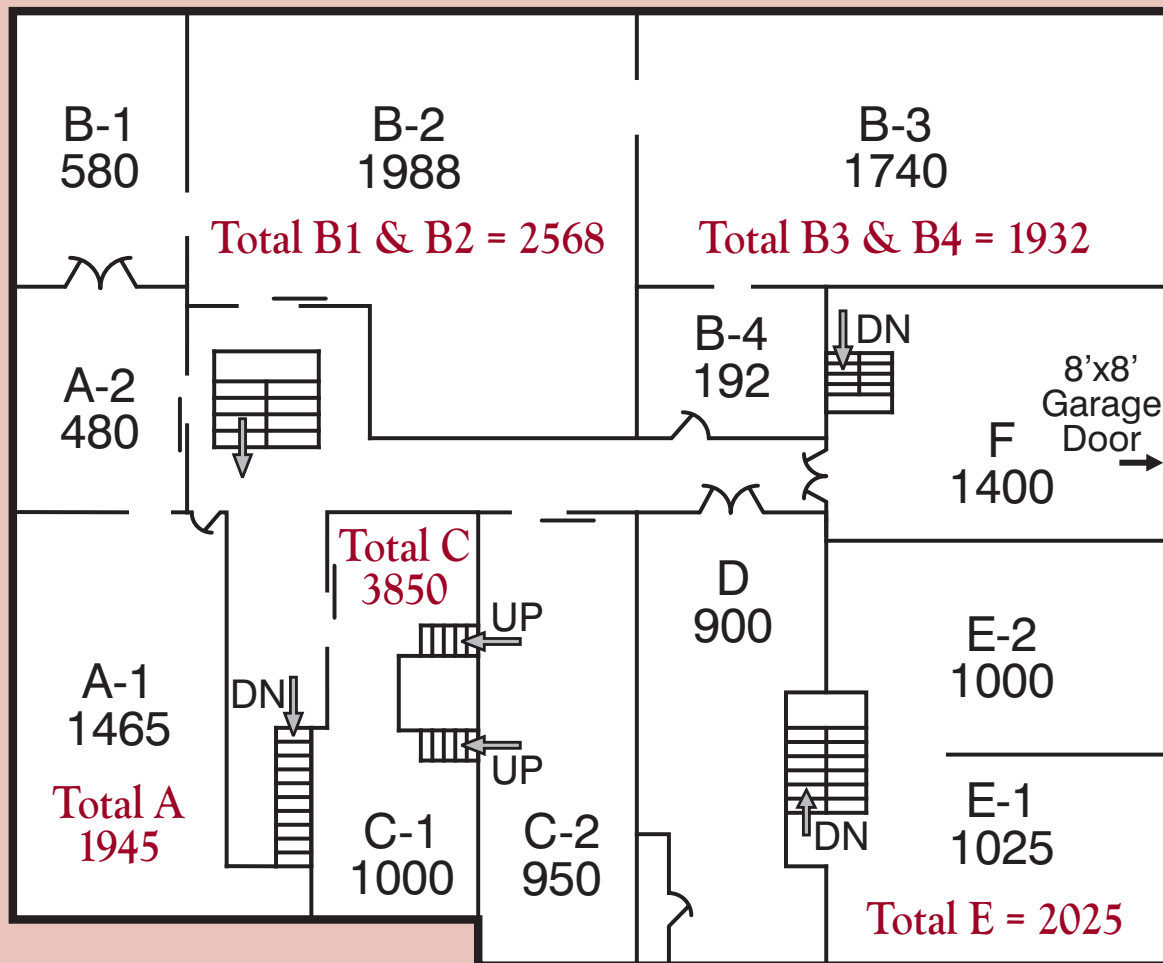

Devon Design Center

111 E. Lancaster Ave. • Devon PA 19333
Offered by Eadeh Enterprises • 610-647-1776

AREA	SQ. FT.	\$ PER MO.
A-1	1465	\$2000
A-2	480	\$600
B 1&2	2568	\$3350
B 3&4	1932	\$2200
C 1,2,3	3850	\$4500
D	900	Rented
E	2025	Rented
F	1400	\$1400

Some suites can be combined.
Call for details.

Second Floor

Third Floor